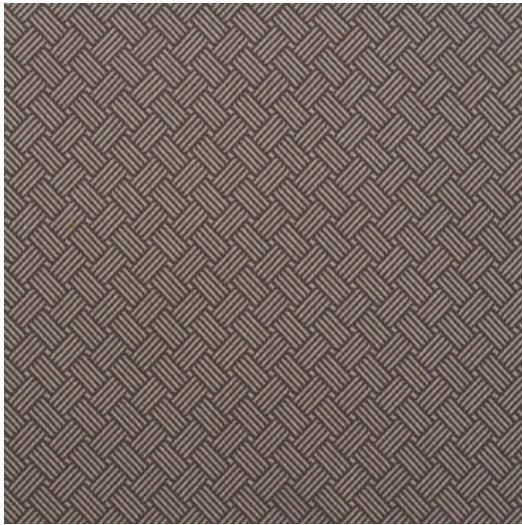

CENTRAL

Reference	CENTRAL 5
Colour	Brown
Dimensions	Br/Lg/W \pm 140 CM (\pm 55.1 IN) Width shown railroaded
Repeat	H \pm 3,2 CM (\pm 1.2 IN)
Composition	100 % PP FR
Martindale/Pilling	Martindale: 45.000 Pilling: 4-5 GD
Weight	\pm 540 gr/m
Flame retardant	Yes
Care code	☹ ☒ ☒ ☒ ☒ ☒ ☒ Iron wrong side only
Collection	plaza
Use	Contract Upholstery