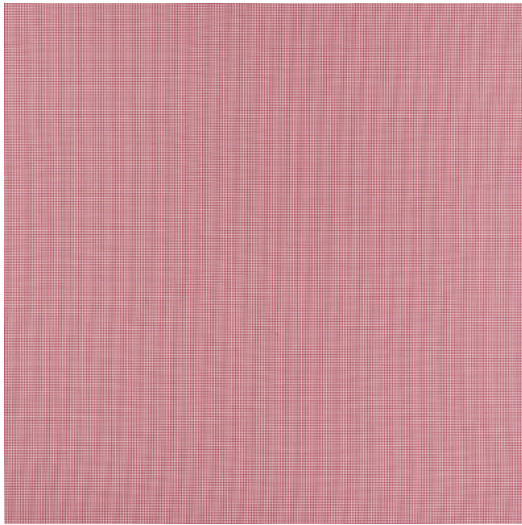

## QUIMPER

<b>Referenz</b>	QUIMPER 0
<b>Farbe</b>	Rot/Bordeaux
<b>Dimensionen</b>	Br/L/W $\pm$ 158 - 160 CM ( $\pm$ 62.2 - 63 IN)
<b>Rapportlänge</b>	H $\pm$ 1 CM ( $\pm$ 0.4 IN)
<b>Material</b>	100% PL Trevira CS
<b>Martindale/Pilling</b>	shrinkage through washing 60° of $\pm$ 3%
<b>Gewicht</b>	$\pm$ 320 gr/m
<b>Schwer entflammbar</b>	Ja
<b>Hinweise</b>	A set of small icons representing care instructions: a washing machine, a crossed-out iron, a crossed-out dryer, a crossed-out bleach, a crossed-out detergent, a crossed-out fabric softener, a crossed-out dry clean, and a crossed-out no heat.
<b>Kollektion</b>	bretagne
<b>Anwendung</b>	Dekostoffe Contract